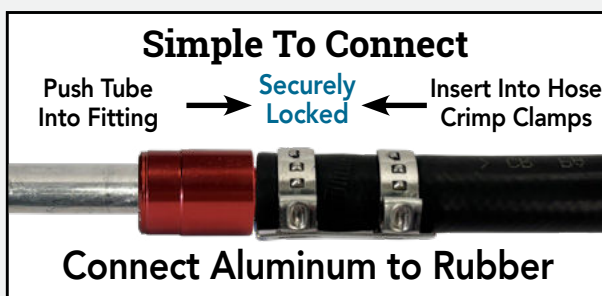

**Fast & Affordable
Push-To-Connect
Technology**

ACR100

Standard A/C Hose to Tube Kit

Seamless A/C Repairs for Hundreds of Vehicles

ACR100 Advantages:

- All-aluminum materials for improved corrosion resistance (no dissimilar materials)
- Includes adapters (#6 to 5/16", #6 to 3/8", #8 to 1/2", #10 to 5/8", #12 to 3/4"), CP360° Seal Clamp Pliers, #6 Hose (5'), #8 Hose (5'), #10 Hose (5'), and #12 Hose (5')
- Make connections by hand (no specialty tools required)
- Size marked on fittings for easy identification
- Working pressure 450 PSI
- Can be used for high or low side repairs
- Simple installation: Side 1: Cut, ream/chamfer, clean tubing, and push tube into fitting Side 2: Place clamps set onto hose, push adapter into hose, and crimp clamps

**NO SPECIALTY
TOOLS REQUIRED!**

Push-To-Connect Adapters

Dual Seal Technology

Easy Line Preparation

- 1** Straight, Clean Cut 
- 2** Ream and Chamfer 
- 3** Clean, Remove Debris 

1.800.390.3996 • fax: 330.745.3488 • info@surrauto.com • www.surrauto.com

 **WARNING: Cancer and Reproductive Harm - www.P65Warnings.ca.gov**

KIT CONTENTS

■ Indicates quantity included in ACR100 Standard A/C Hose to Tube Kit

Push-To-Connect Adapters

IMAGE	PART#	DESCRIPTION	KIT QTY	REORDER QTY
	ACR16516	#6 Hose to 5/16"	2	1
	ACR1638	#6 Hose to 3/8"	2	1
	ACR1812	#8 Hose to 1/2"	2	1
	ACR11058	#10 Hose to 5/8"	2	1
	ACR11234	#12 Hose to 3/4"	2	1