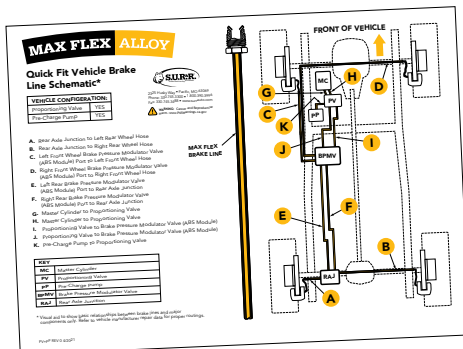

MAX FLEX QUICK-FIT BRAKE LINE SETS

Preassembled Brake Lines For Simple Installation

ALL-IN-ONE SETS SAVE TIME & MONEY

Application-Specific Replacement Brake Line Sets Designed For Use On Numerous Vehicles

Use on Numerous Chevrolet and GMC Truck/SUV Models (1999-2007)

- 19 convenient sets include everything needed for simple installation including preassembled/ labeled lines, mounting hardware and instructions
- Pre-flared lines with attached fittings eliminate the costs and labor time required for measuring, cutting, deburring, and flaring lines
- More affordable and easier to route and install than rigid, pre-bent replacement lines
- Compact packaging for easy handling and reduced storage requirements
- Simple product to specify, select and manage

Ready-To-Install Lines Featuring:

- Labeled for Easy Identification
- Illustration Showing Location of Each Line For Simple Installation

MAX FLEX ALLOY

Tubeing Advantages

- Will not rust or corrode; excellent for use in harsh environments
- Bends easily by hand; no special tools required

Finding The Right Lines For Your Vehicle Is Simple

1

See Application Guide On Back Of Flyer

2

Visit: <https://surrauto.com/wp-content/uploads/2023/11/Max-Flex-Quick-Fit-Application-Guide-1.pdf>

1.800.390.3996 • fax: 330.745.3488 • info@surrauto.com • www.surrauto.com