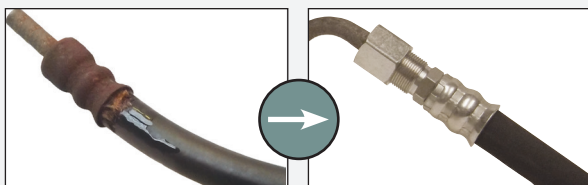

Repair Leaking Hoses In Minutes

COMMON PROBLEM:
Leaking hose at collar

PROBLEM SOLVED:
With new
Power Steering Hose