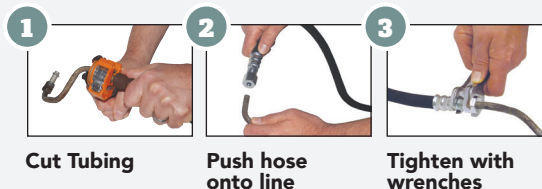

Heavy-duty compression connections that feature "double-seal" technology with o-ring and interchangeable ferrule

### Repair Leaking Hoses In Minutes

**COMMON PROBLEM:**  
Leaking hose at collar

**PROBLEM SOLVED:**  
With new  
Power Steering Hose

### Easy Installation

1 Cut Tubing

2 Push hose onto line

3 Tighten with wrenches

1.800.390.3996 • phone: 330.745.3300 • fax: 330.745.3488 • [www.surrauto.com](http://www.surrauto.com)

**WARNING:** Cancer and Reproductive Harm - [www.P65Warnings.ca.gov](http://www.P65Warnings.ca.gov)