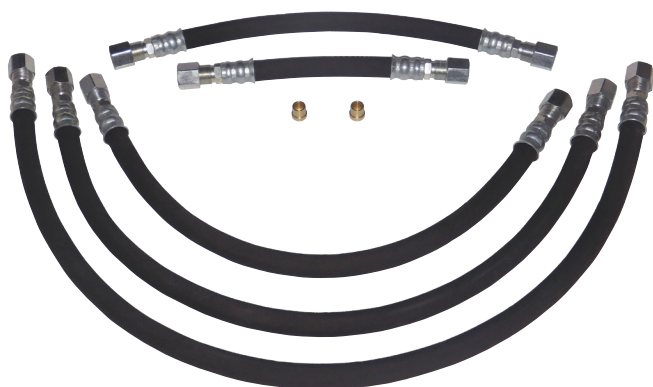

## 10mm Power Steering Hose Repair Kit

**S.U.R.&R.  
EXCLUSIVE**

### Double Braided Hose Pressure: Rated up to 6,000 PSI

- Working Pressure 1,500 PSI, Burst Pressure 6,000 PSI
- Temperature Range (-40° F to +250° F, -40° C to +121° C)
- Exceeds SAE J188 Type 1 Specifications

### Repair High And Low Pressure Power Steering Lines

- Use to make 8mm and 10mm line repairs
- On-the-car repairs made easy
- 95% coverage of metric power steering lines
- Universal – can be used to repair hundreds of different line types
- Use for power steering lines, clutch, industrial and heavy duty applications
- Includes 6", 12", 18", 24" and 30" lines – Qty 1 of each
- Compression end stamped for easy size identification

Heavy-duty compression connections that feature "double-seal" technology with o-ring and interchangeable ferrule