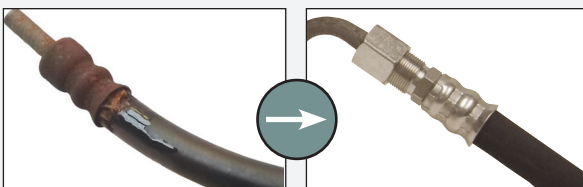

Repair Leaking Hoses In Minutes

COMMON PROBLEM:
Leaking hose at collar

PROBLEM SOLVED:
With new Power Steering Hose