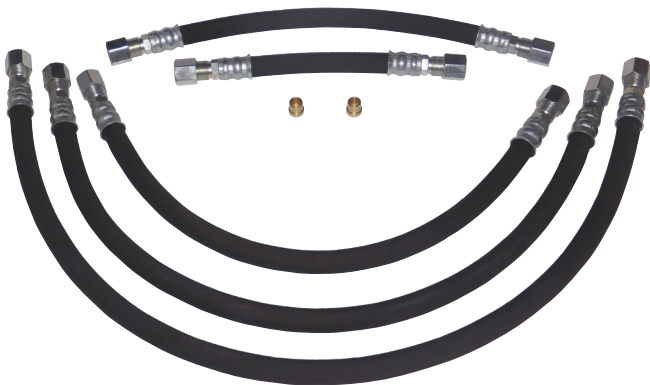

## 3/8" Power Steering Hose Repair Kit

**S.U.R.&R.  
EXCLUSIVE**

### Repair High And Low Pressure Power Steering Lines

- Use to make 5/16" and 3/8" line repairs
- On-the-car repairs made easy
- 95% coverage of standard power steering lines
- Universal – can be used to repair hundreds of different line types
- Use for power steering lines, clutch, industrial and heavy duty applications
- Includes 6", 12", 18", 24" and 30" lines – Qty 1 of each
- Compression end stamped for easy size identification

### Double Braided Hose Pressure: Rated up to 6,000 PSI

- Working Pressure 1,500 PSI, Burst Pressure 6,000 PSI
- Temperature Range (-40° F to +250° F, -40° C to +121° C)
- Exceeds SAE J188 Type 1 Specifications

Heavy-duty compression connections that feature "double-seal" technology with o-ring and interchangeable ferrule

**5 Hoses & 2 Ferrules**