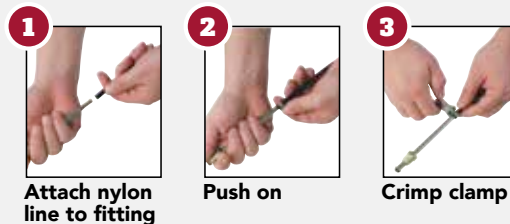

- Cost-Effective – save up to 70% vs. OEM fuel lines
- Easy-to-use – no special insertion tools required; reduces labor time
- Complete Coverage – works with domestic and foreign vehicles
- Safe – nylon lines hold up to 200 PSI
- Versatile – safe for use with multiple fuel types including gas, ethanol and diesel
- Standard Kit also Available – PN# KP1200

**168 Pieces Plus
75' Tubing**

Universal Quick Connects

Thumb release convenience
No special disconnect tools required
Works with domestic and foreign vehicles

Easy Installation

Typical installations can be done in under 5 minutes in just 3 simple steps.