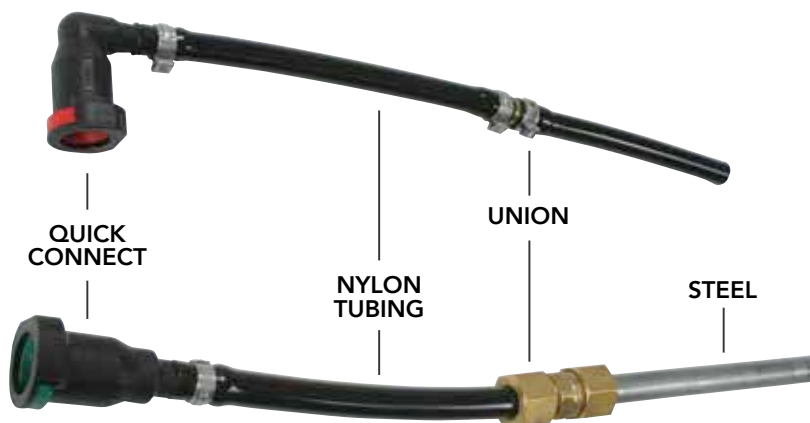

**168 Pieces Plus
75' Tubing**

Universal Quick Connects

Thumb release convenience
No special disconnect tools required
Works with domestic and foreign vehicles

Easy Installation

Typical installations can be done in under 5 minutes in just 3 simple steps.

1.800.390.3996 • phone: 330.745.3300 • fax: 330.745.3488 • www.surrauto.com

 **WARNING: Cancer and Reproductive Harm - www.P65Warnings.ca.gov**

KP1500 BENEFITS AND FEATURES

COVERS UP TO
97%
OF REPAIRS

Whether You Want to Repair or Replace a Part,
S.U.R.&R. Fuel Line Kits Make it Simple!

Reduce Labor Time

- Average connection time: 5 minutes
- Reduce installation time by up to 75%

Save Money

- Typical OEM GM Fuel Line – \$85 to \$120
- S.U.R.&R. Fuel Line – \$25

Simple Repair

Simple Replacement

More KP1500 Advantages

- Designed for high pressure applications – all nylon lines hold up to 200 PSI
- Can be used with 10' of heat source at up to 200° F (1,200° F when used with heat sleeve PN# 14005)