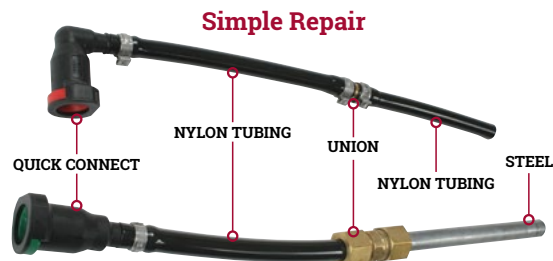

### Makes Repairs Quick and Profitable

Our Fuel Lines Use the Latest and Safest Technology Available. It's the Same Advanced Technology Used by New Vehicle Manufacturers.

- Ideal for Numerous Applications Including RAM, Ford, and GM Diesel Trucks (fits most applications 2005-present)
- Works with EVAP Lines
- Cost-Effective – save up to 70% vs. OEM fuel lines
- Easy-To-Use – no special insertion tools required; reduces labor time
- Complete Coverage – works with domestic and foreign vehicles
- Safe – nylon lines hold up to 200 PSI
- Versatile – safe for use with multiple fuel types including gas, ethanol and diesel
- Standard Kit Also Available – PN# KP1200 (5/16" & 3/8")
- Deluxe Kit Also Available – PN# KP1500 (1/4", 5/16" & 3/8")

### Easy Installation

Typical installations can be done in under 5 minutes in just 3 simple steps.

**NO SPECIALTY TOOLS REQUIRED!**

Quick Connect with Thumb Release

1.800.390.3996 • fax: 330.745.3488 • info@surrauto.com • www.surrauto.com