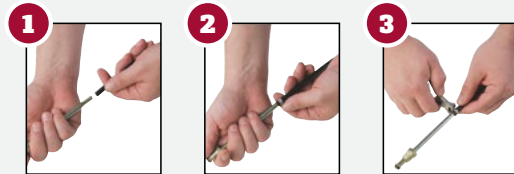

Easy Installation

Typical installations can be done in under 5 minutes in just 3 simple steps.

NO SPECIALTY TOOLS REQUIRED!