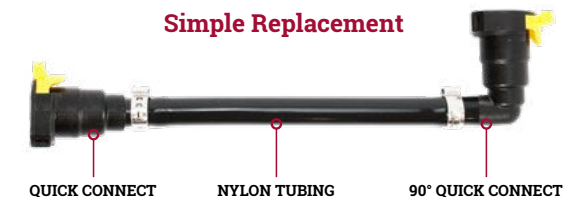

### Makes Repairs Quick and Profitable

Our Fuel Lines Use the Latest and Safest Technology Available. It's the Same Advanced Technology Used by New Vehicle Manufacturers.

- Ideal for Numerous Applications Including RAM, Ford, and GM Diesel Trucks (fits most applications 2005-present)
- Works with EVAP Lines
- Cost-Effective – save up to 70% vs. OEM fuel lines
- Easy-To-Use – no special insertion tools required; reduces labor time
- Complete Coverage – works with domestic and foreign vehicles
- Safe – nylon lines hold up to 200 PSI
- Versatile – safe for use with multiple fuel types including gas, ethanol and diesel
- Standard Kit Also Available – PN# KP1200 (5/16" & 3/8")
- Deluxe Kit Also Available – PN# KP1500 (1/4", 5/16" & 3/8")

### Easy Installation

Typical installations can be done in under 5 minutes in just 3 simple steps.

**NO SPECIALTY TOOLS REQUIRED!**

Quick Connect with Thumb Release

1.800.390.3996 • fax: 330.745.3488 • info@surrauto.com • www.surrauto.com