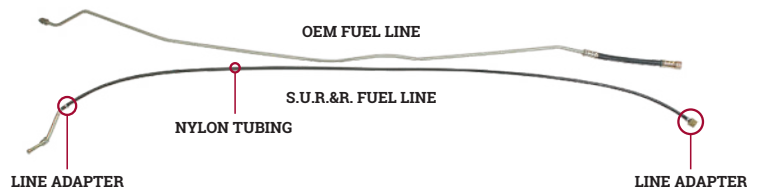

Simple Replacement

NO SPECIALTY TOOLS REQUIRED!

1.800.390.3996 • fax: 330.745.3488 • info@surrauto.com • www.surrauto.com

WARNING: Cancer and Reproductive Harm - www.P65Warnings.ca.gov