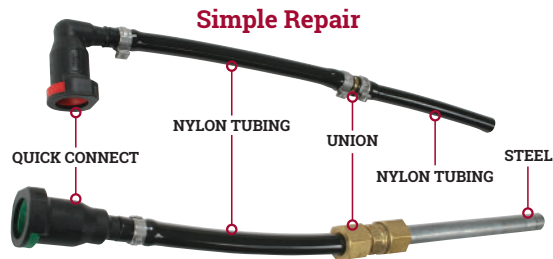

KP1200

Fuel Line Replacement Kit

COVERS UP TO
90%
OF REPAIRS

Makes Repairs Quick and Profitable

Our Fuel Lines Use the Latest and Safest Technology Available. It's the Same Advanced Technology Used by New Vehicle Manufacturers.

- Repair Line Sizes 5/16" & 3/8"
- Cost-Effective – save up to 70% vs. OEM fuel lines
- Easy-To-Use – no special insertion tools required; reduces labor time
- Complete Coverage – works with domestic and foreign vehicles
- Safe – nylon lines hold up to 200 PSI
- Versatile – safe for use with multiple fuel types including gas, ethanol and diesel
- Deluxe Kit Also Available – PN# KP1500 (1/4", 5/16" & 3/8")
- 1/2" & 12mm Kit Also Available – PN# KP1212

52 Pieces Plus 30' Of Tubing

Easy Installation

Typical installations can be done in under 5 minutes in just 3 simple steps.

Simple Replacement

NO SPECIALTY TOOLS REQUIRED!

1.800.390.3996 • fax: 330.745.3488 • info@surrauto.com • www.surrauto.com

WARNING: Cancer and Reproductive Harm - www.P65Warnings.ca.gov