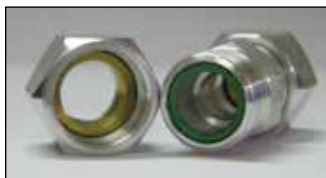

HL427

Heater Line Repair Kit

SAVES MONEY

Perfect For Vans, SUVs And Other Vehicles With Failed Rear Heater Lines And Systems

- Repair damaged heater lines including pinholes, cracks, kinks and more
- Covers most common SAE and metric lines including 1/2", 13 mm, 5/8", and 16 mm (3/4" also available, sold separately)
- Make connections easily by hand; no specialty tools required
- OEM style hose easy to route
- On-the-car repairs made simple

Double Seal Technology

12 Pieces, Plus 10' Hose

Tackle Different Repairs

Rear Heater Core Block Off Repair

Line Section Repair

Pinhole and Crack Repair

Easy Installation

Repair lines in minutes. It's as simple as 1, 2, 3!

1 Place clamp onto hose, push adapter into hose

2 Crimp with clamp pliers

3 Tighten compression union onto aluminum line

1.800.390.3996 • phone: 330.745.3300 • fax: 330.745.3488 • www.surrauto.com

 **WARNING: Cancer and Reproductive Harm - www.P65Warnings.ca.gov**