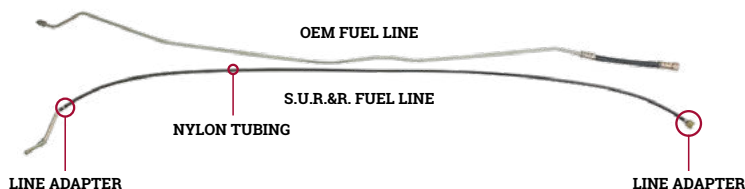

- Repair Line Sizes 1/4", 5/16", & 3/8"
- Cost-Effective – save up to 70% vs. OEM fuel lines
- Easy-To-Use – no special insertion tools required; reduces labor time
- Complete Coverage – works with domestic and foreign vehicles
- Safe – nylon lines hold up to 200 PSI
- Versatile – safe for use with multiple fuel types including gas, ethanol and diesel
- Standard Kit Also Available – PN# KP1200 (5/16" & 3/8")
- 1/2" & 12mm Kit Also Available – PN# KP1212

168 Pieces Plus 75' Tubing

Easy Installation

Typical installations can be done in under 5 minutes in just 3 simple steps.

Simple Replacement

NO SPECIALTY TOOLS REQUIRED!

Quick Connect with Thumb Release

1.800.390.3996 • fax: 330.745.3488 • info@surrauto.com • www.surrauto.com

WARNING: Cancer and Reproductive Harm - www.P65Warnings.ca.gov

KIT CONTENTS

■ Indicates Quantity Included in KP1500 Deluxe Fuel Line Replacement Kit

Universal Quick Connects

IMAGE	PART#	LINE SIZE	DESCRIPTION	KIT QTY	REORDER QTY
	KP020	3/8"	3/8" – 3/8" Straight Push-On	2	2
	KP030	5/16"	3/8" – 5/16" Straight Push-On	2	2
	KP035	3/8"	5/16" – 3/8" Straight Push-On	2	2
	KP040	5/16"	5/16" – 5/16" Straight Push-On	2	2
	KP045	5/16"	1/4" – 5/16" Straight Push-On	2	2
	KP120	3/8"	5/16" – 3/8" 90° Push-On	2	2
	KP125	3/8"	3/8" – 3/8" 90° Push-On	2	2
	KP130	5/16"	3/8" – 5/16" 90° Push-On	2	2
	KP135	5/16"	5/16" – 5/16" 90° Push-On	2	2

Unions

IMAGE	PART#	LINE SIZE	DESCRIPTION	KIT QTY	REORDER QTY
	K050	5/16"	5/16" Nylon to Steel Compression	2	2
	K055	5/16"	5/16" Nylon to Nylon Compression	2	2
	K060	3/8"	3/8" Nylon to Steel Compression	2	2
	K250	1/4"	1/4" Nylon to Steel Compression	2	2
	K255	1/4"	1/4" Nylon to Nylon Compression	2	2
	K057	5/16"	5/16" Nylon to Nylon Push-On	2	2
	K067	3/8"	3/8" Nylon to Nylon Push-On	2	2