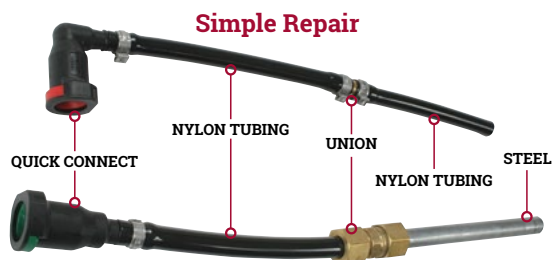

KP1500

DELUXE Fuel Line Replacement Kit

COVERS UP TO
97%
OF REPAIRS

Makes Repairs Quick and Profitable

Our Fuel Lines Use the Latest and Safest Technology Available. It's the Same Advanced Technology Used by New Vehicle Manufacturers.

- Repair Line Sizes 1/4", 5/16", & 3/8"
- Cost-Effective – save up to 70% vs. OEM fuel lines
- Easy-To-Use – no special insertion tools required; reduces labor time
- Complete Coverage – works with domestic and foreign vehicles
- Safe – nylon lines hold up to 200 PSI
- Versatile – safe for use with multiple fuel types including gas, ethanol and diesel
- Standard Kit Also Available – PN# KP1200 (5/16" & 3/8")
- 1/2" & 12mm Kit Also Available – PN# KP1212

168 Pieces Plus 75' Tubing

Easy Installation

Typical installations can be done in under 5 minutes in just 3 simple steps.

Simple Replacement

NO SPECIALTY TOOLS REQUIRED!

Quick Connect with Thumb Release

1.800.390.3996 • fax: 330.745.3488 • info@surrauto.com • www.surrauto.com