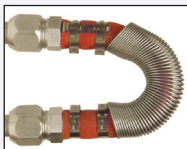

HL427

Heater Line Repair Kit

SAVES MONEY

Perfect For Vans, SUVs And Other Vehicles With Failed Rear Heater Lines And Systems

- Repair damaged heater lines including pinholes, cracks, kinks and more
- Covers most common SAE and metric lines including 1/2", 13 mm, 5/8", and 16 mm (3/4" also available, sold separately)
- Make connections easily by hand; no specialty tools required
- OEM style hose easy to route
- On-the-car repairs made simple

Double Seal Technology

12 Pieces, Plus 10' Hose

Tackle Different Repairs

Rear Heater Core Block Off Repair

Line Section Repair

Pinhole and Crack Repair

Easy Installation

Repair lines in minutes. It's as simple as 1, 2, 3!

1 Place clamp onto hose, push adapter into hose

2 Crimp with clamp pliers

3 Tighten compression union onto aluminum line

1.800.390.3996 • phone: 330.745.3300 • fax: 330.745.3488 • www.surrauto.com

KITS CONTENTS

Dual Clamp

IMAGE	PART#	KITS/ QTY	LINE SIZE	DESCRIPTION	REORDER QTY
	HL34C	4	3/4"	3/4" Heater Hose Dual Clamp <i>Use with 1/2" Heater Hose</i>	5/pkg

Hose Spring

IMAGE	PART#	KITS/ QTY	LINE SIZE	DESCRIPTION	REORDER QTY
	SP34	1	3/4"	3/4" Heater Hose Spring <i>Use with 1/2" Heater Hose</i>	1/pkg